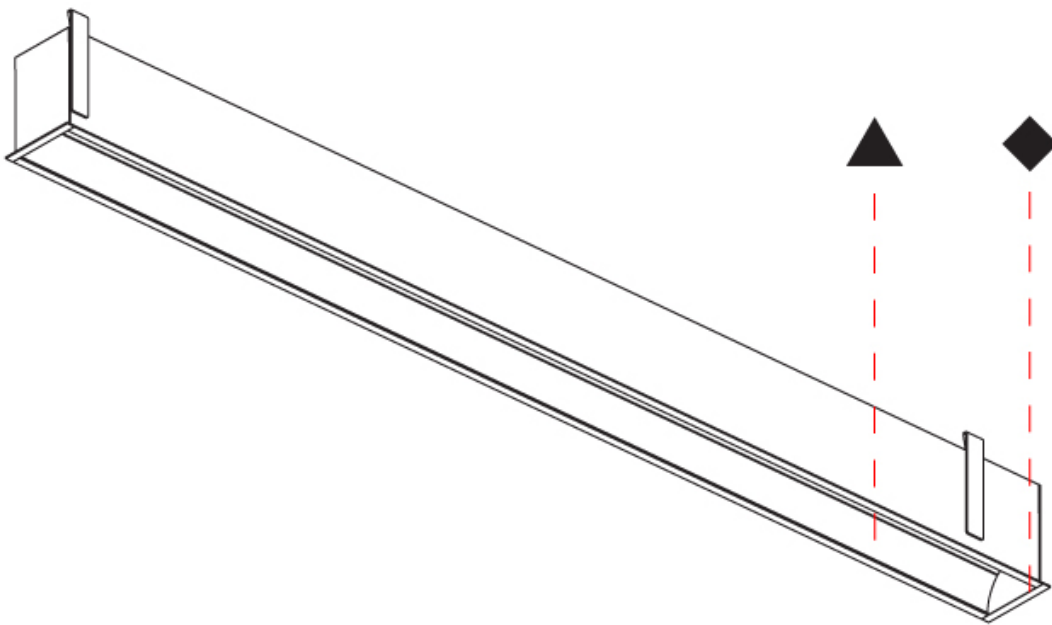

GROOVE SQUARE RECESSED

A35663-

PROJECT _____

TYPE _____

SPECIFIER _____

QUANTITY _____

DATE _____

A