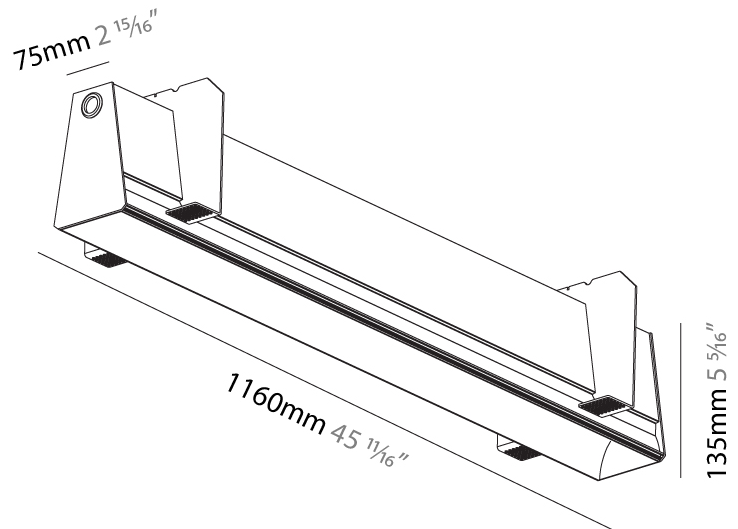

PHYSICAL

Shape: Rectangle
Length (mm): 1160
Length (in): 45 11/16
Width (mm): 75
Width (in): 2 15/16
Height (mm): 135
Height (in): 5 5/16
Ceiling Thickness (mm): 10 / 12.5 / 15
Ceiling Thickness (in): 3/8 or 1/2 or 9/16
Min. Recessing Depth (mm): 170
Min. Recessing Depth (in): 6 11/16
Light Distribution: Direct
Weight (kg): 4.704
Weight (lbs): 10.35
Diffuser: PMMA - Opal
Fixture Finish: SSR / BKV / CWI / CRY / HAB / UFT / ITA / RUA / FTG / MYG / LOD / PUS / FRO / FUP / KIA / POP / BLS / SPG / MEY / GOH / GUM / CHC / COM / ABZ / JAG / OBR / MOS / ROR
Fixture Material: Aluminum
Cut-out Measurements: 1170mm / 46 1/16" x 92mm / 3 5/8"
Upon Request: Unique Sizes Unique Ceiling Thickness

ELECTRICAL

Lamp Type: LED (Zhaga Standard)
Input Wattage (W): 20.2
Total Output Wattage (W): 16 / 12.8 (3500K)
Dimming: 0-10V Dimming / Phase Dimming (120Vac Only)
Driver Included: Yes
Driver Location: Integrated
Driver Type: Constant Current - 120 / 277Vac
Driver Class: Class 2
Input Voltage (V): 120 - 277
Constant Current (MA): 350 / 400 (3500K)

LED

Color Temperature (°K): 3000 / 3500 / 4000
Max. Delivered Lumen (lm): 1370 / 1421 / 1450
CRI: >90 CRI
Lamp Life (hrs): 50000
Upon Request: Special Color Temperature RGB-W Tunable White CRI (no minimum qty) price increase + longer lead time

OPTICAL

RATINGS AND CERTIFICATIONS

Certified By: Certified for North American Standards
IP rating: IP20