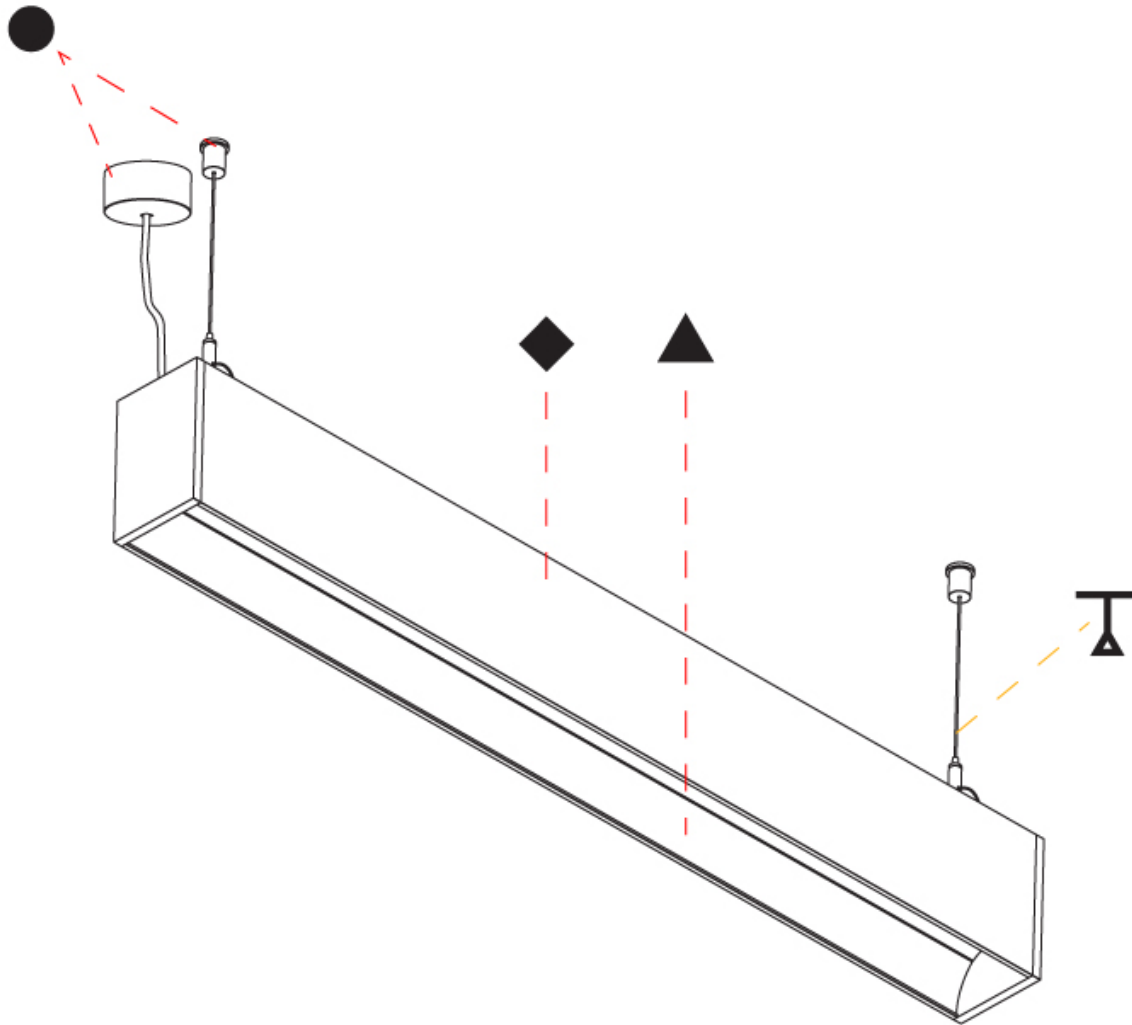

GROOVE SQUARE SUSPENSION

A30812-

PROJECT _____

TYPE _____

SPECIFIER _____

QUANTITY _____

DATE _____

A