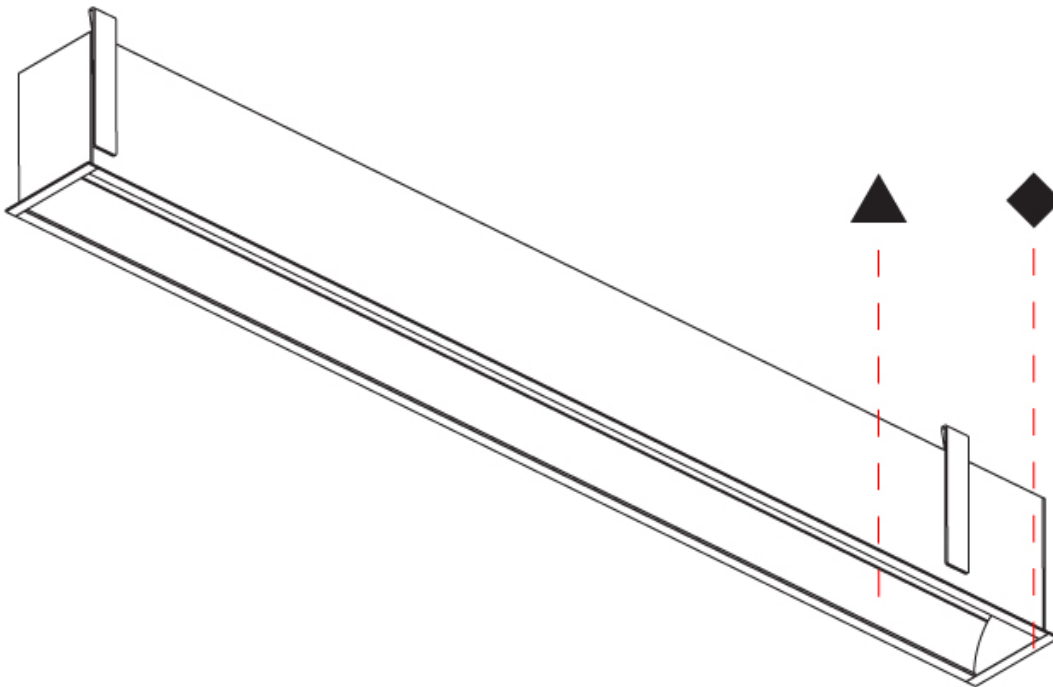

GROOVE SQUARE RECESSED

A35661-

PROJECT _____

TYPE _____

SPECIFIER _____

QUANTITY _____

DATE _____

A